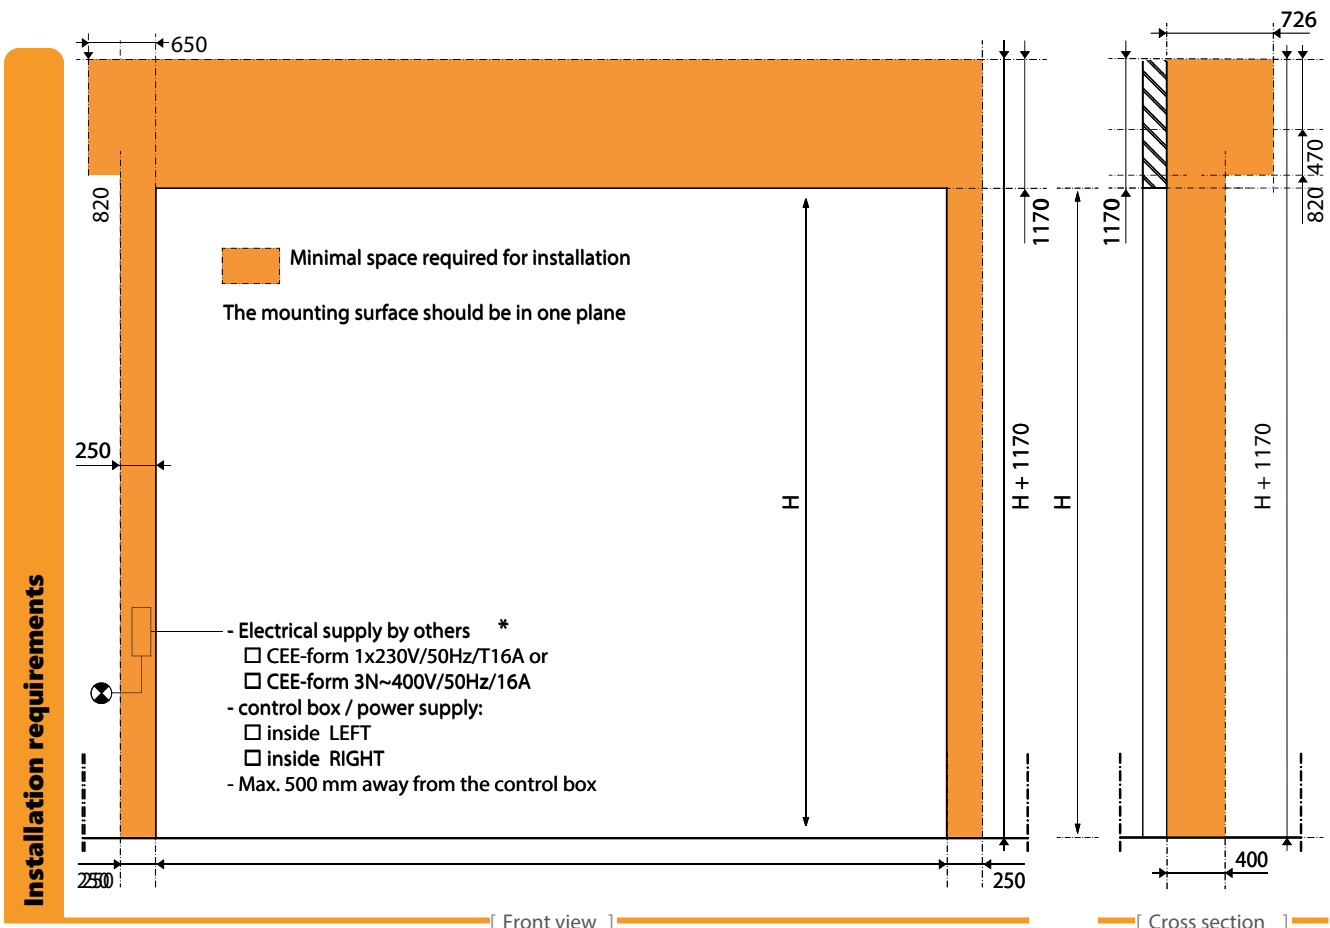

Fast, folding door **RIPO WindSpeed**

A) SIDE MOUNTED DRIVE

Dimensions and installation requirements

* RIPO is not liable if the installation is also carried out by third parties. Technical alterations and printing errors reserved