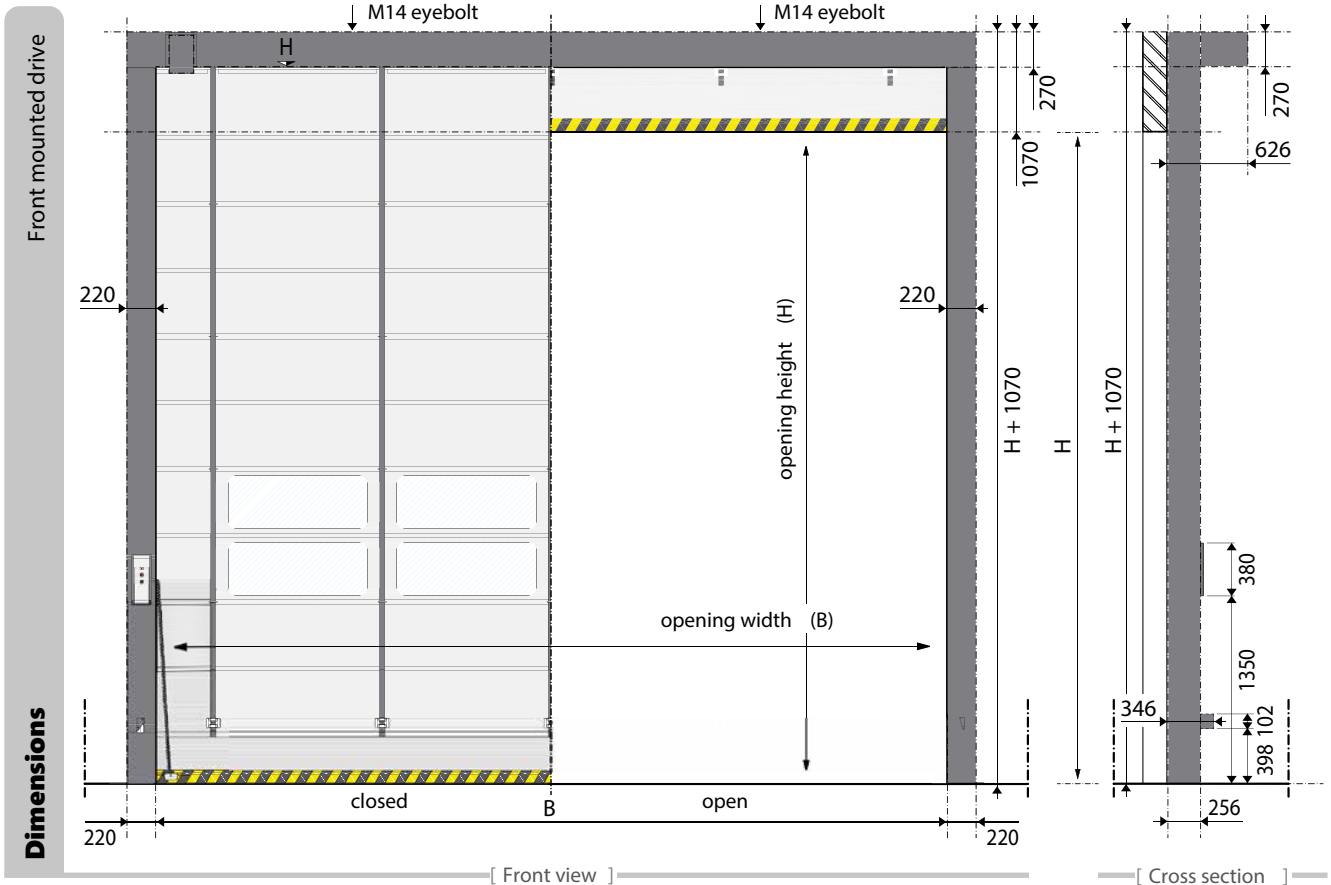

Fast, folding door **RIPO WindSpeed**

B) FRONT MOUNTED DRIVE

Dimensions and installation requirements

* RIPO is not liable if the installation is also carried out by third parties. Technical alterations and printing errors reserved