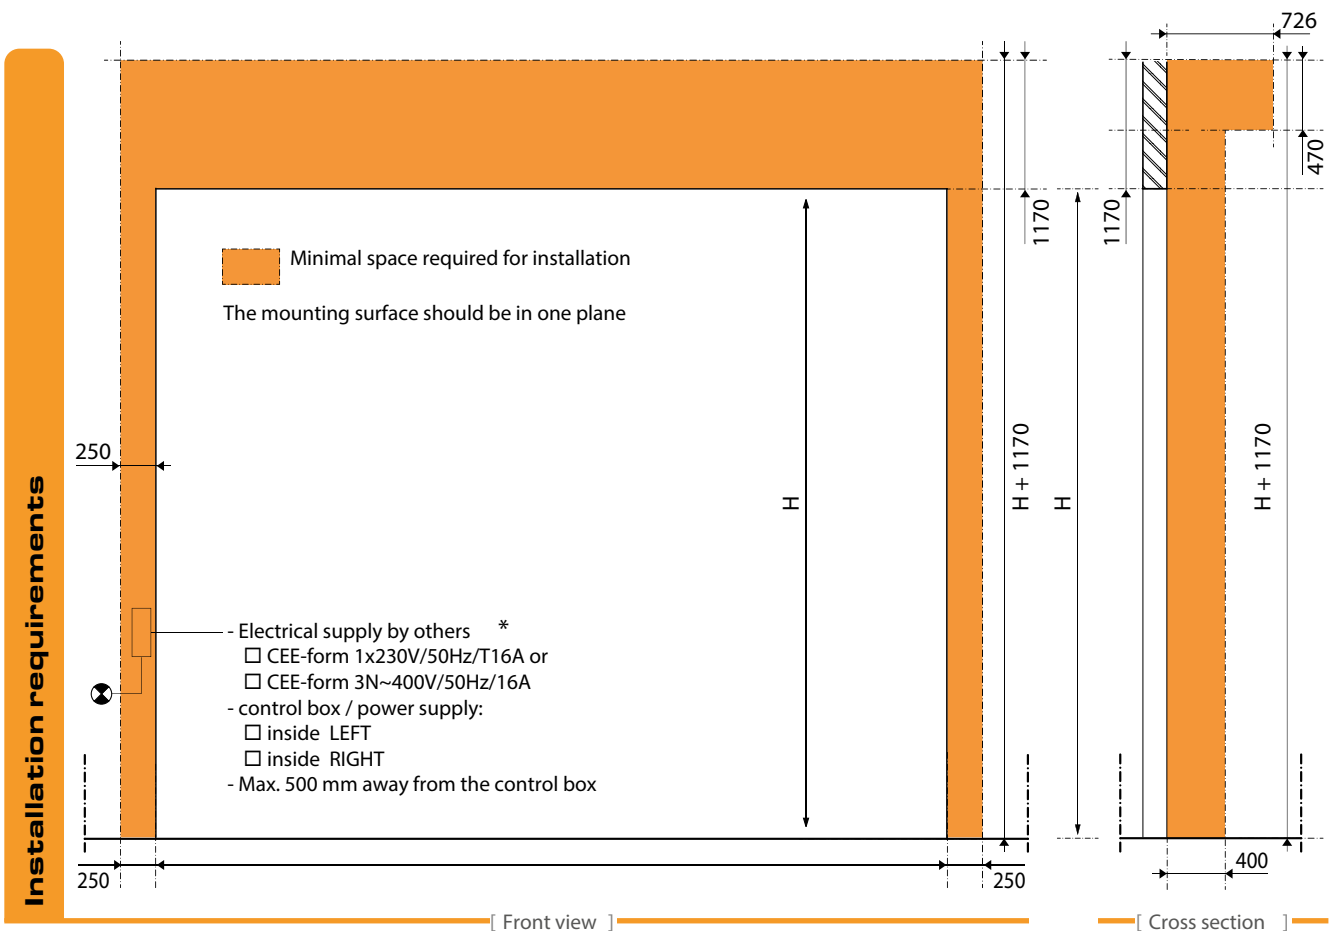

Fast, folding door **RIPO WindSpeed**

B) FRONT MOUNTED DRIVE

Dimensions and installation requirements

* RIPO is not liable if the installation is also carried out by third parties. Technical alterations and printing errors reserved