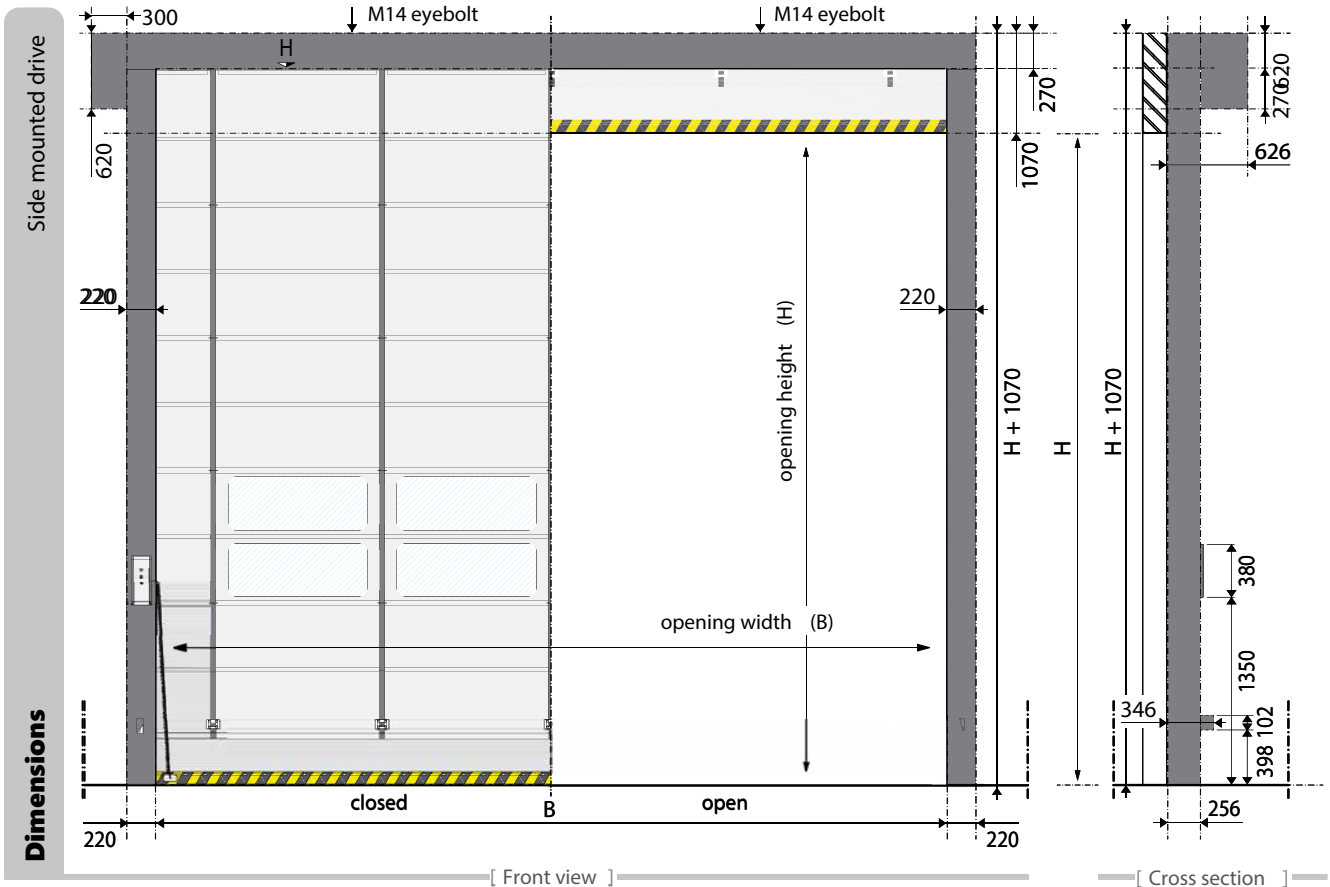

## **RIPO WindSpeed**

Dimensions and installation requirements

---

Two modifications of the door drive placement available:

- A) Side mounted drive
- B) Front mounted drive

## A) SIDE MOUNTED DRIVE

Dimensions and installation requirements

\* RIPO is not liable if the installation is also carried out by third parties. Technical alterations and printing errors reserved